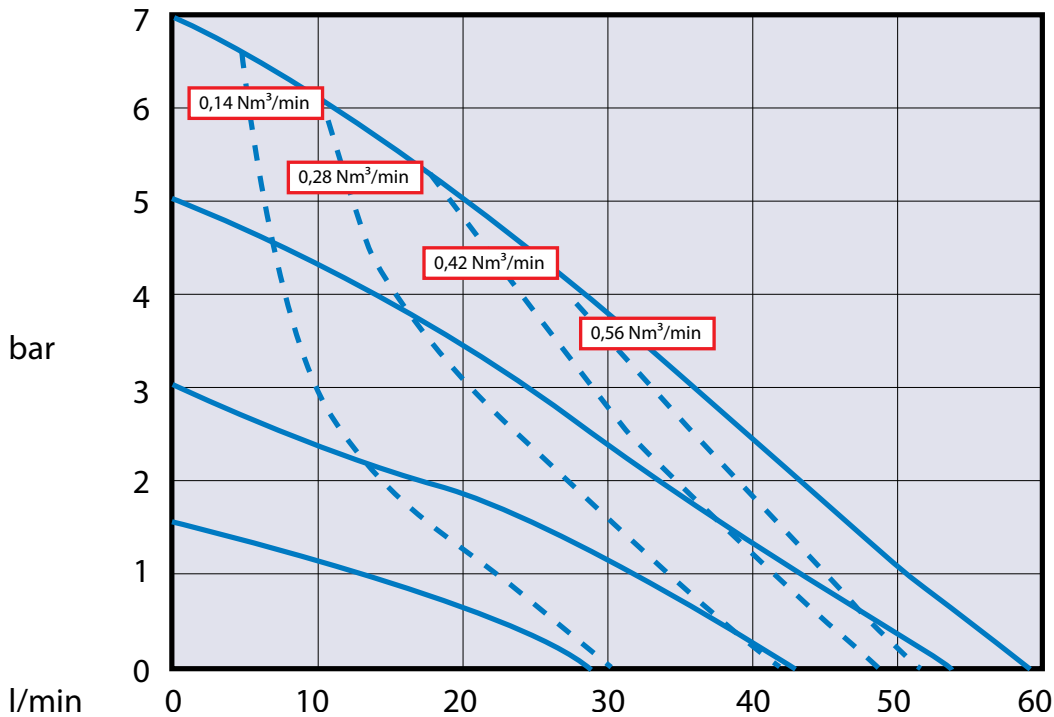

EXAMPLE PUMP TYPE

VA15PP PP TF TF TB OO

NOTE not all combinations are available

Verderair

VA 15 Non-metallic

VERDERAIR®

Air consumption

Measured with water of 20°C