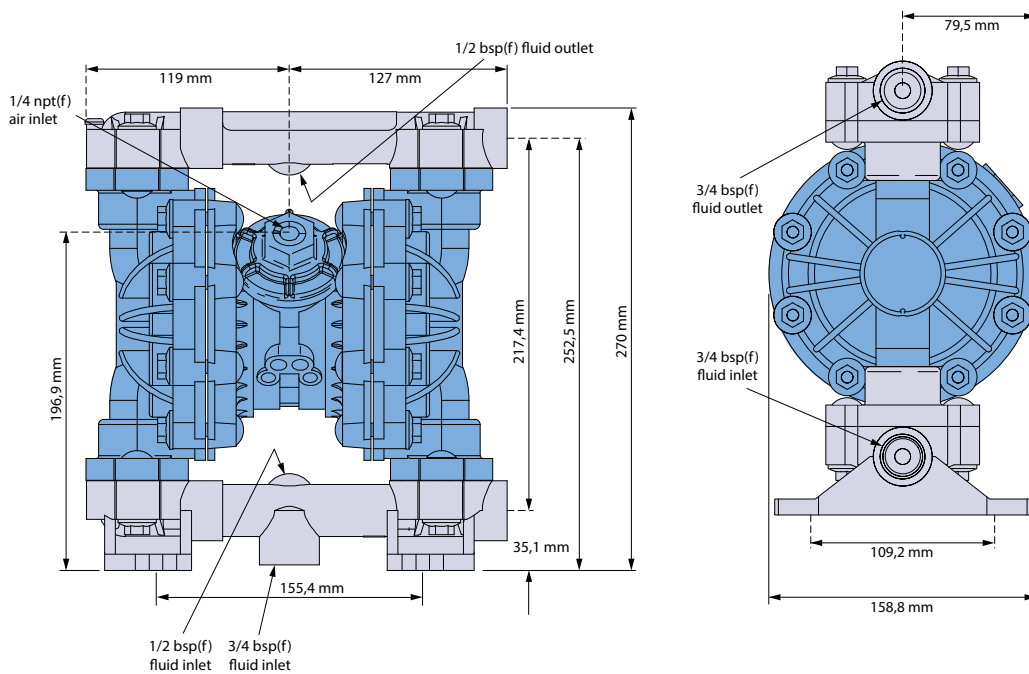

- TO = PTFE/EPDM overmolded
- VT = Viton (FKM)

No. 6 Connections

- TN = Threaded NPT
- TB = Threaded BSP

No. 7 Options

- OO = Standard
- OD = Open Downport (*)
- RE = Remote
- SM = Split manifold

(*) More info available on those pumps for using as Drum Pump on the special VA15 -20 Drum pump technosheet

All dimensions are in mm.
All dimensions are for guidance only.

VA15nonmet_Technosheet_rev02_2015_(eu)

lobe

Danmark
Lobe ApS
Tlf. +45 7684 3484
Mail: sales@lobe.dk
www.lobe.dk

Norge
Lobe AS
Tlf. +47 6710 5000
Mail: sales@lobe.no
www.lobe.no