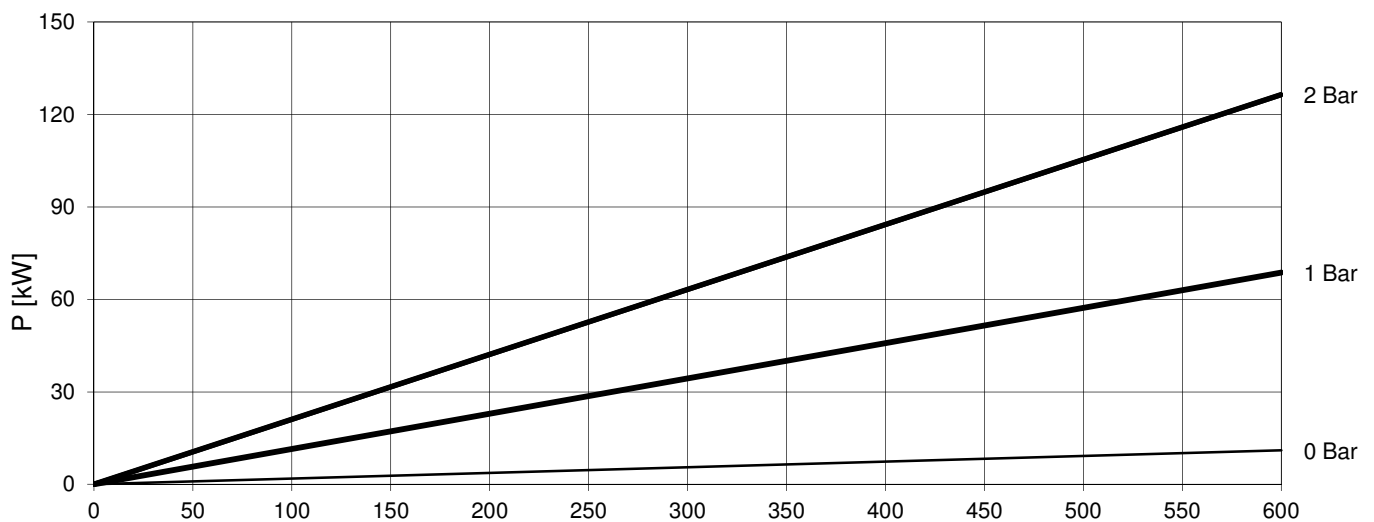

S-0307-14-ARI

Basis Linien / Base Lines / Courbes standard = 1cp

[rpm]

S-0307-14-ARI

Basis Linien / Base Lines / Courbes standard = 1cp

[rpm]