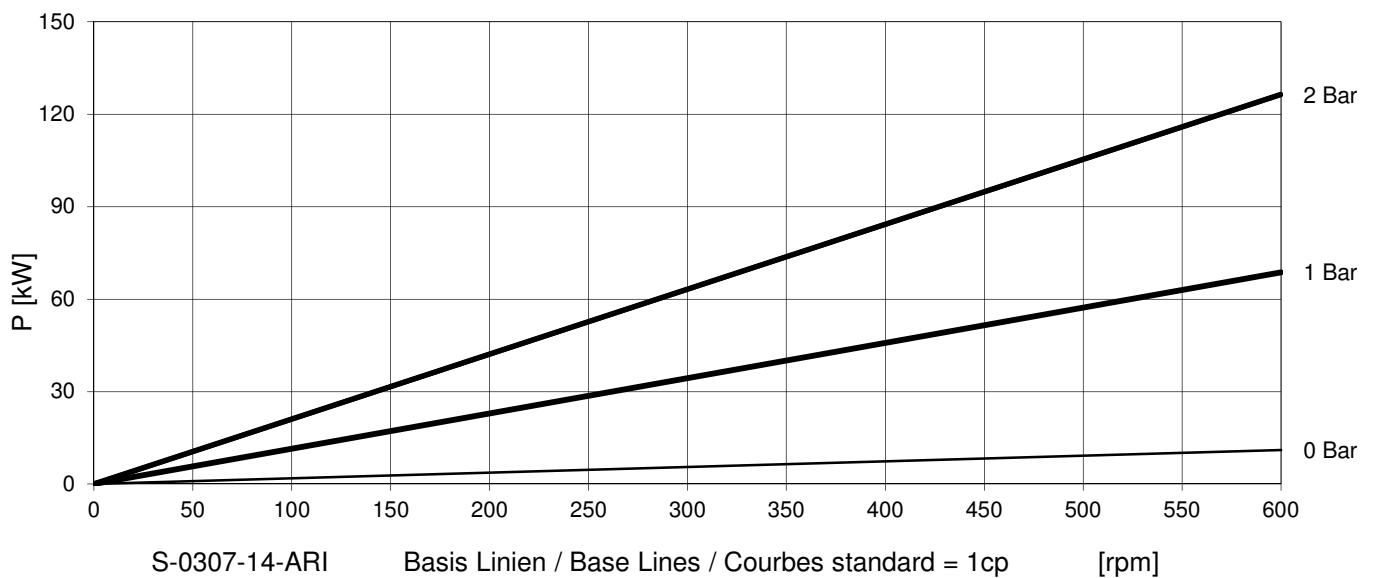

S-0307-14-ARI

Basis Linien / Base Lines / Courbes standard = 1cp

[rpm]

S-0307-14-ARI

Basis Linien / Base Lines / Courbes standard = 1cp

[rpm]