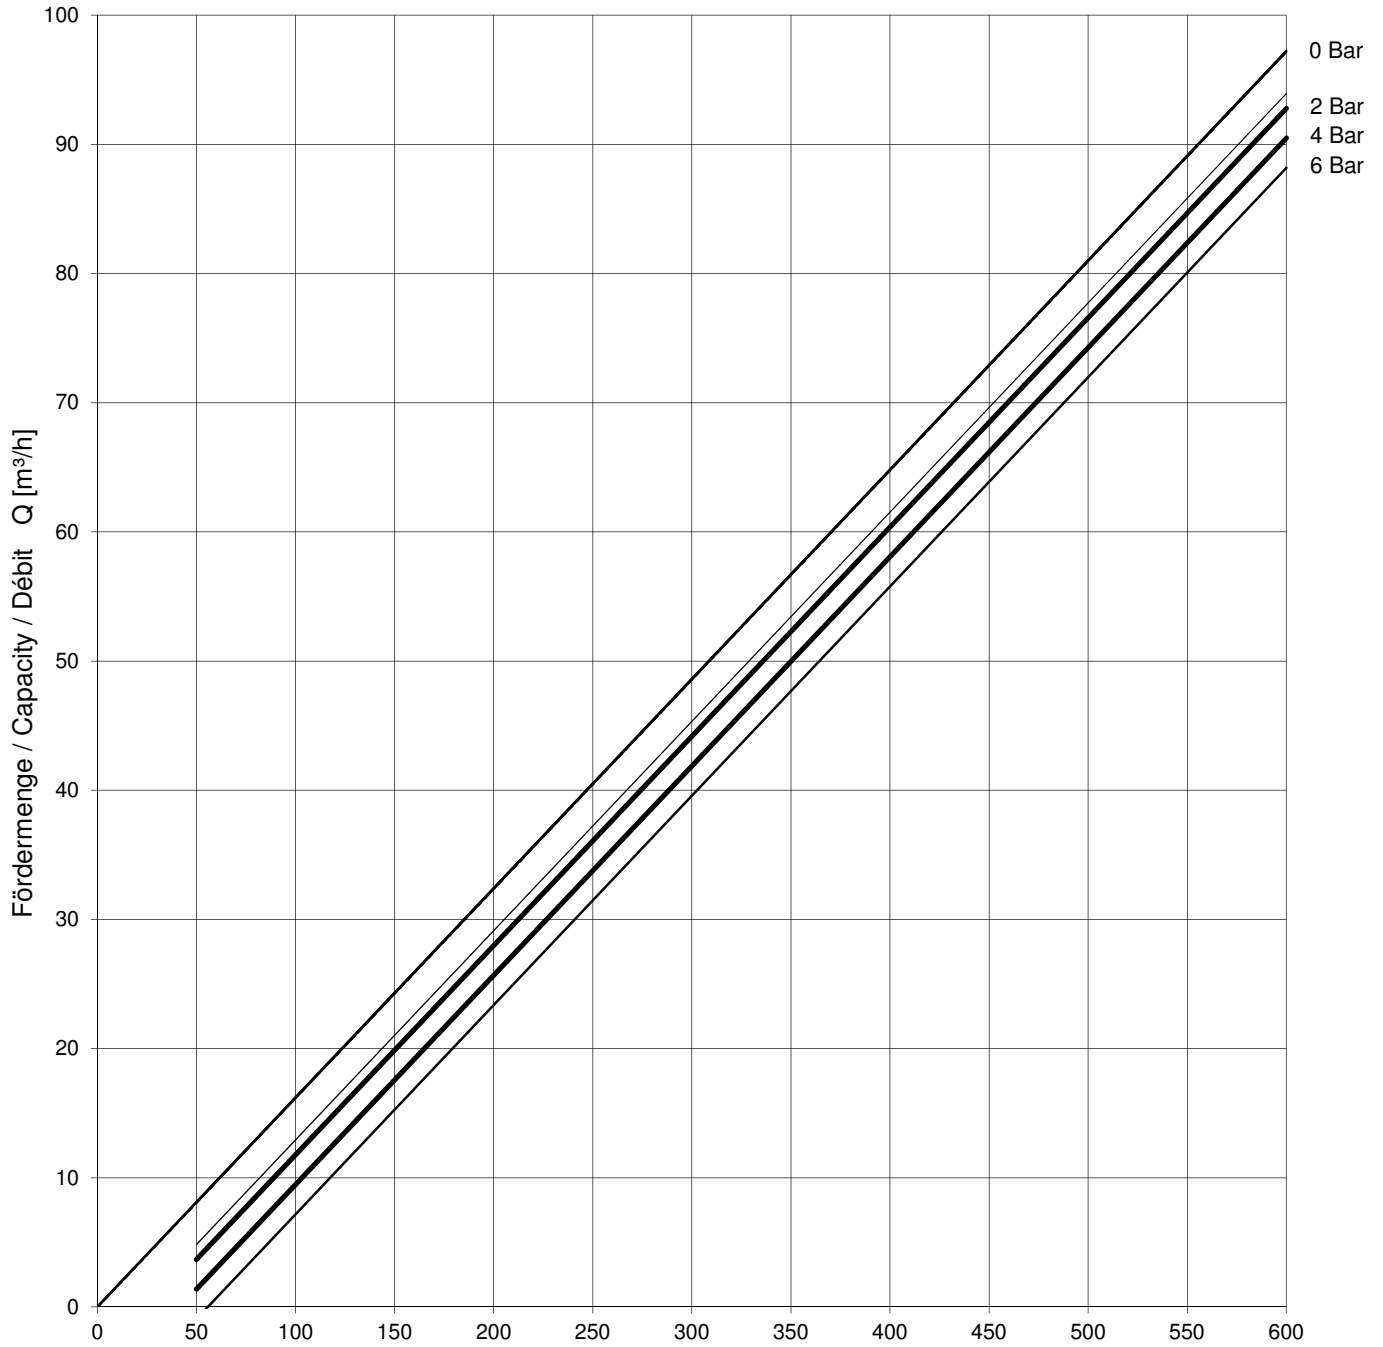

S-0307-14-ARI

Basis Linien / Base Lines / Courbes standard = 1 cp

[rpm]

S-0307-14-ARI

Basis Linien / Base Lines / Courbes standard = 1 cp

[rpm]

**Danmark**  
**Norge**

Lobe ApS  
Lobe AS