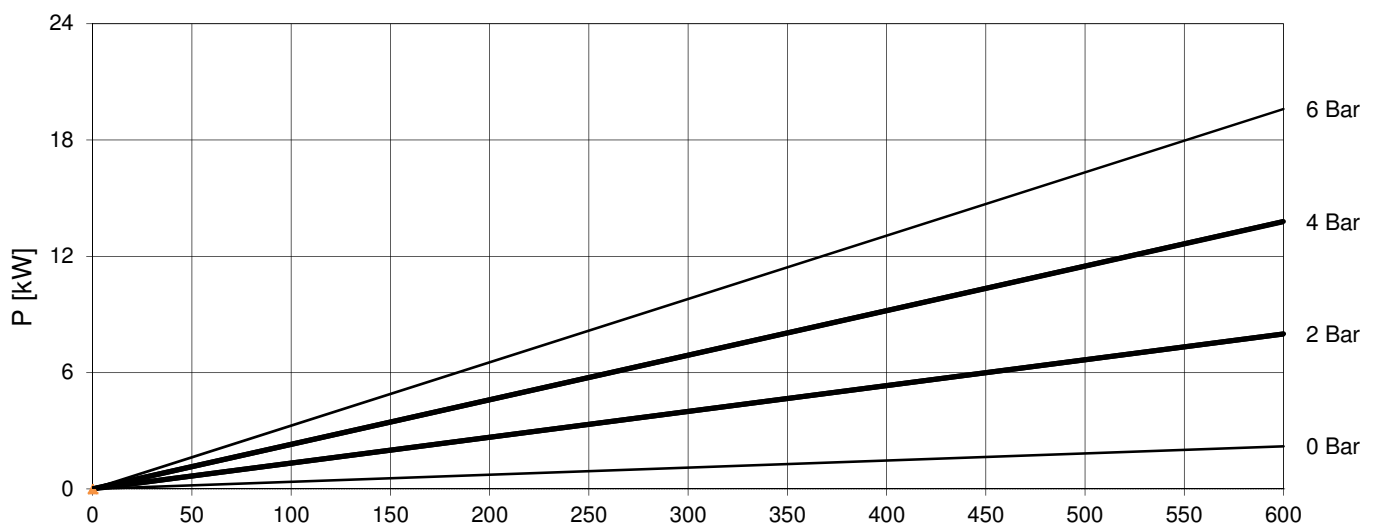

S-0307-14-ARI

Basis Linien / Base Lines / Courbes standard = 1 cp

[rpm]

S-0307-14-ARI

Basis Linien / Base Lines / Courbes standard = 1 cp

[rpm]

**Danmark**  
**Norge**

Lobe ApS  
Lobe AS