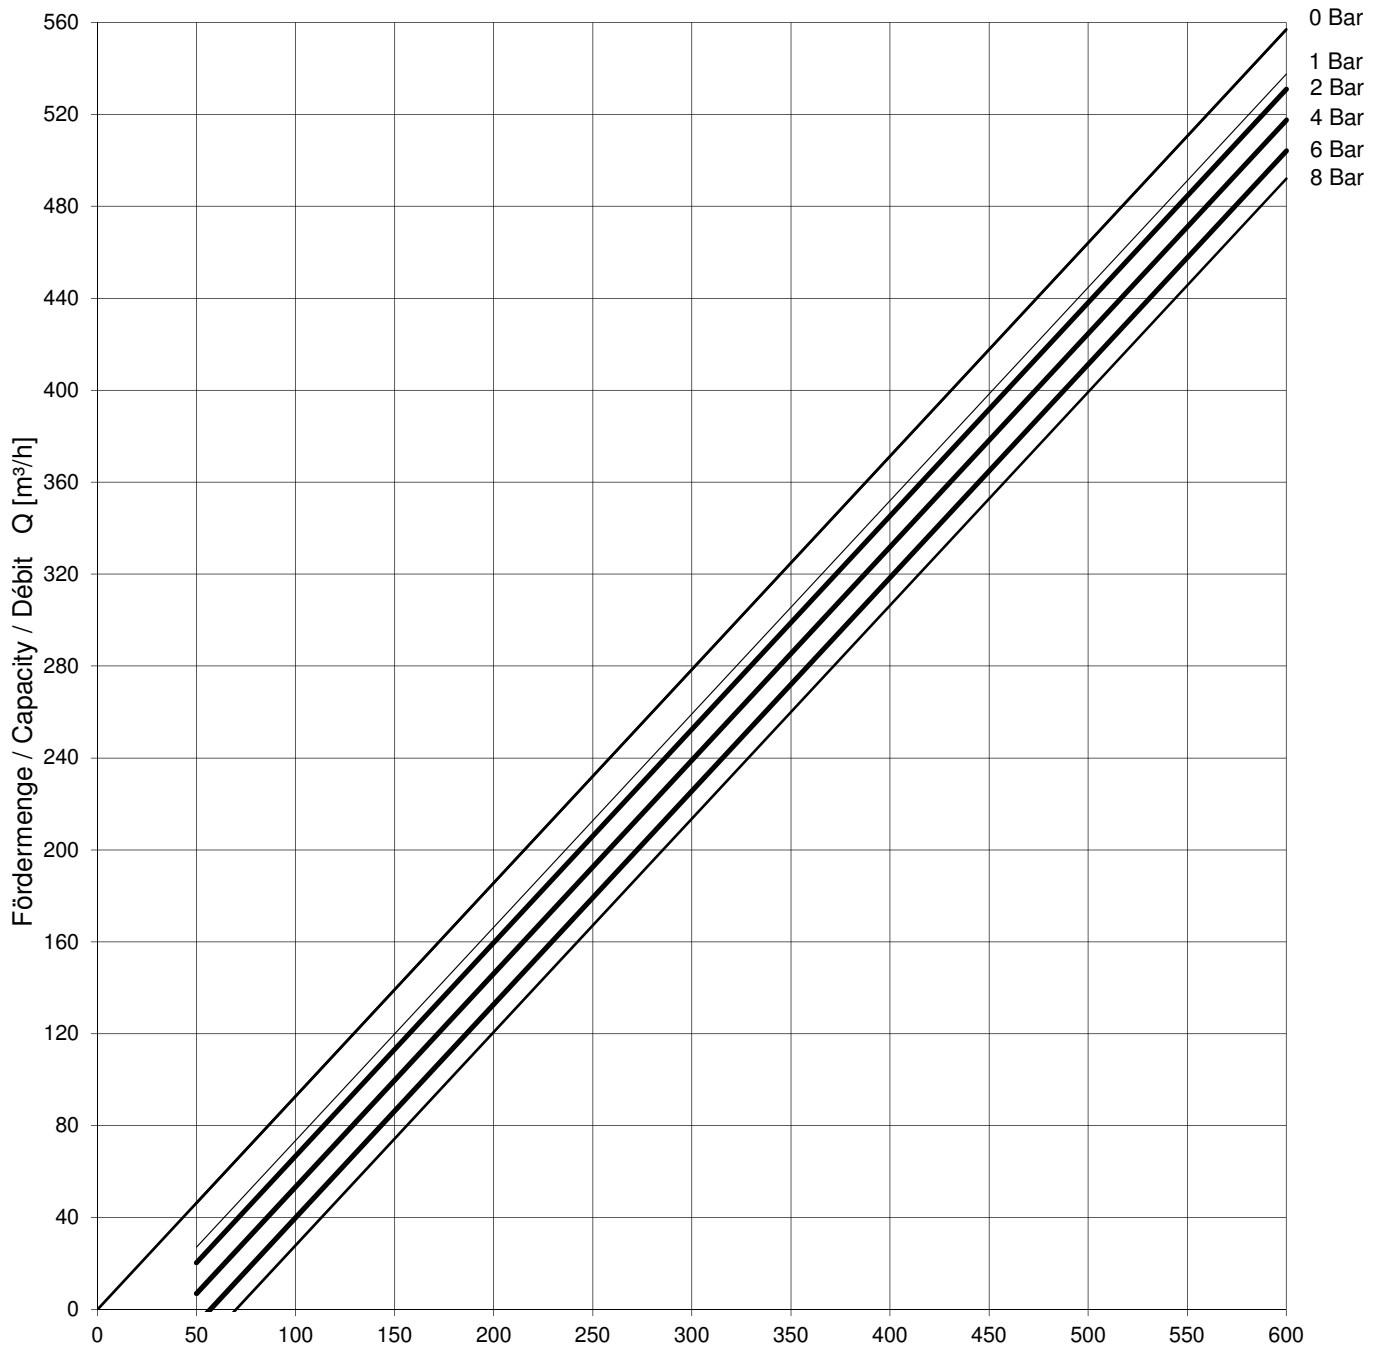

S-0307-14-ARI

Basis Linien / Base Lines / Courbes standard = 1cp

[rpm]

S-0307-14-ARI

Basis Linien / Base Lines / Courbes standard = 1cp

[rpm]

S-0307-14-ARI

Basis Linien / Base Lines / Courbes standard = 1cp