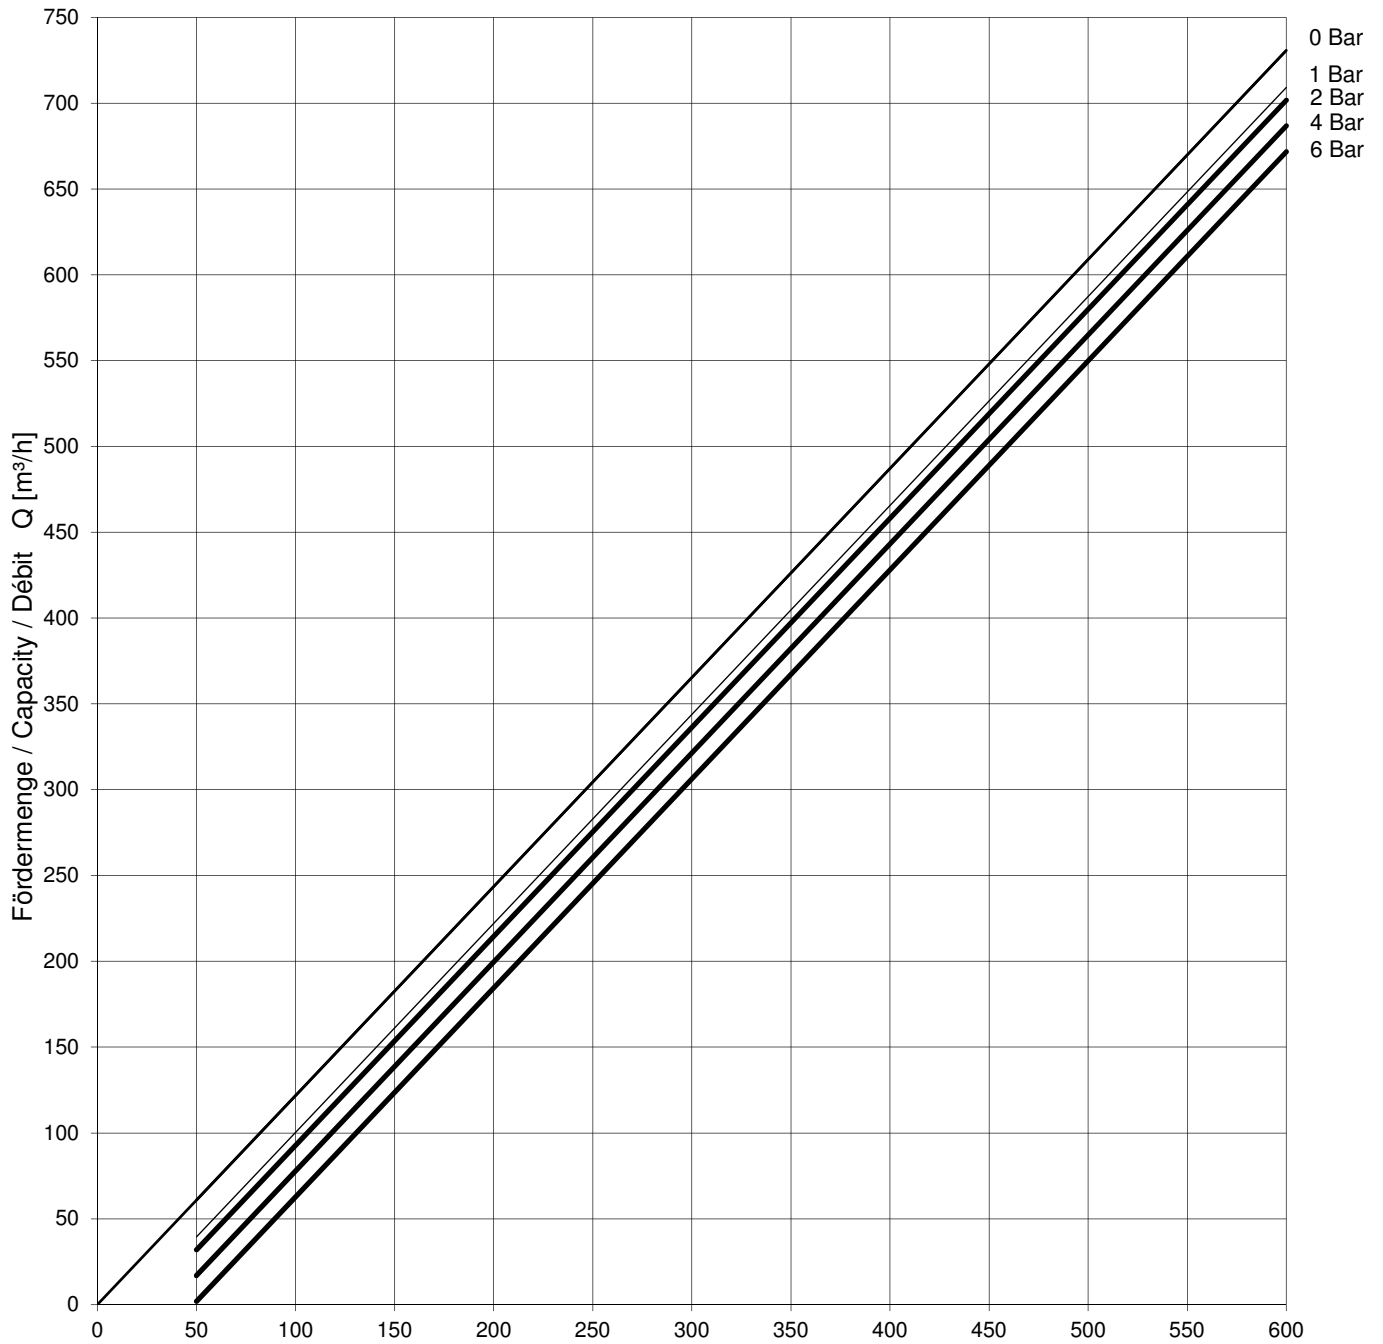

S-0307-14-ARI

Basis Linien / Base Lines / Courbes standard = 1cp

[rpm]

S-0307-14-ARI

Basis Linien / Base Lines / Courbes standard = 1cp

[rpm]

S-0307-14-ARI

Basis Linien / Base Lines / Courbes standard = 1cp