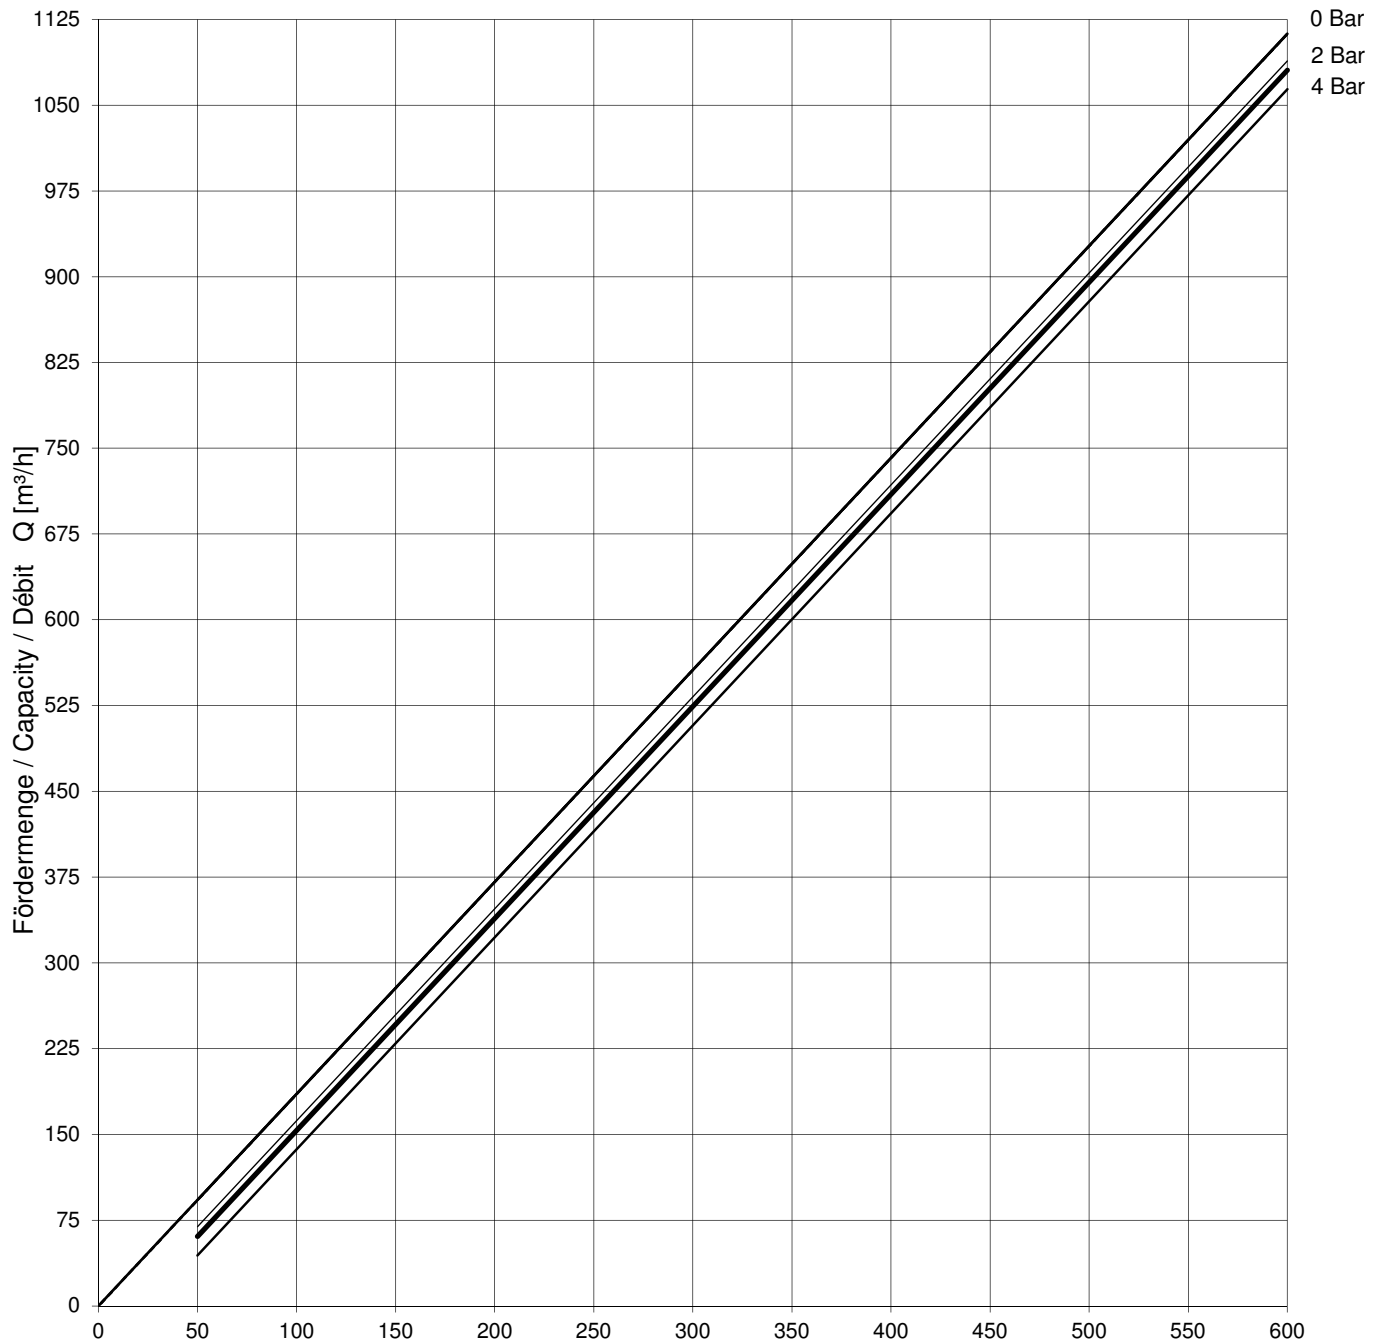

S-0307-14-ARI

Basis Linien / Base Lines / Courbes standard = 1cp

[rpm]

S-0307-14-ARI

Basis Linien / Base Lines / Courbes standard = 1cp

[rpm]

S-0307-14-ARI

Basis Linien / Base Lines / Courbes standard = 1cp