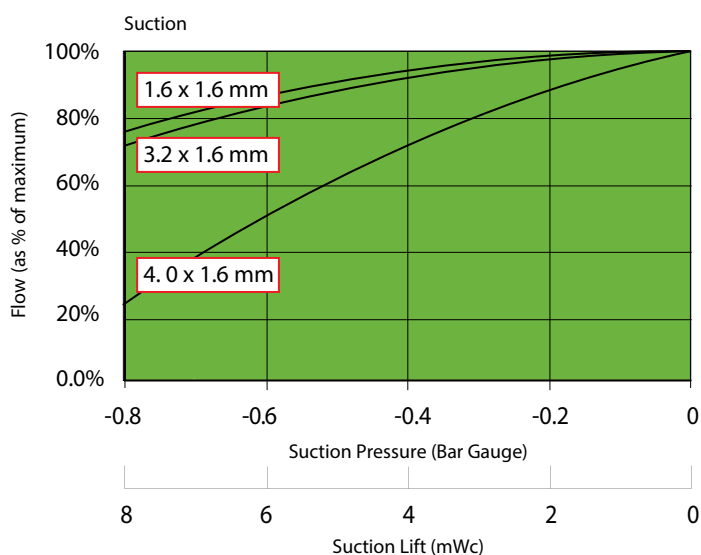

### 4.0 x 1.6 Verderprene Tube Assembly

UK Plug	160.4200	VF ECONOMY EV 045 4.0 VP UK
European Plug	160.4201	VF ECONOMY EV 045 4.0 VP EU
US plug	160.4202	VF ECONOMY EV 045 4.0 VP US

# Verderflex EV045

All dimensions are in mm.  
All dimensions and weights are for guidance only.