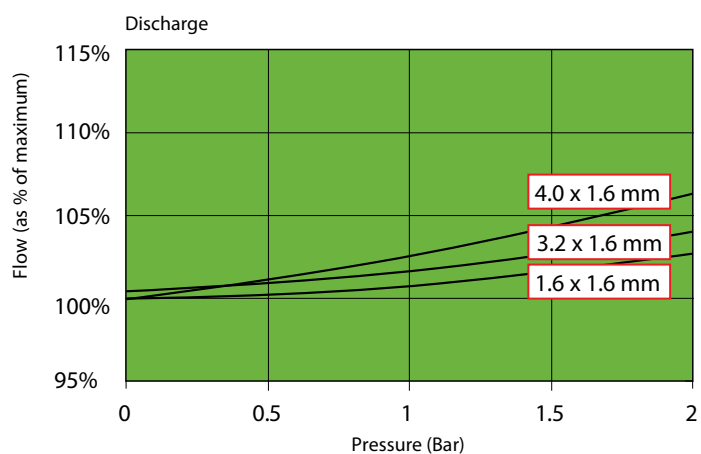

Trademarks

VERDERFLEX® is a registered trademark of Verder International B.V. No permission is granted to use any Verder, trademarks or trade names included in this document without the prior written agreement of Verder International B.V.

© Verder International B.V

Find your local supplier
at www.verderflex.com

For construction installation and floor mounting drawings
please contact your local authorised Verderflex® distributor.

VERDER
passion for pumps